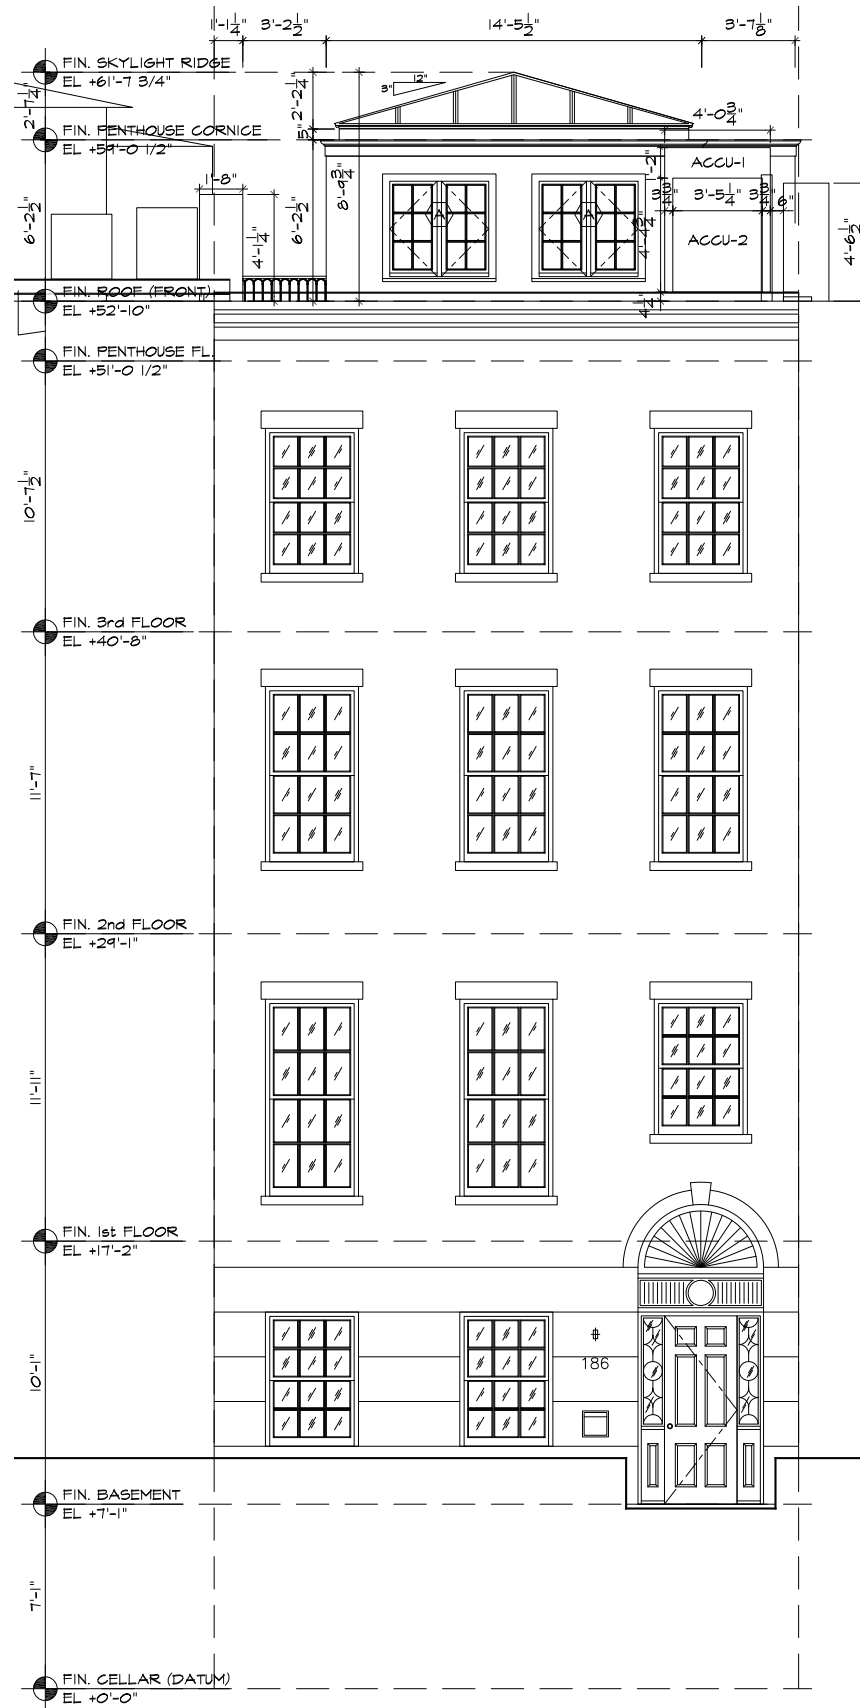

186 SULLIVAN STREET

SUPPLEMENTAL INFORMATION
ROOFTOP ADDITION APPLICATION
DOCKET NO LPC-20-08666

APRIL 3, 2020

ARMAND LEGARDEUR ARCHITECT
242 West 30th Street, Suite 1500
New York, NY 10001

Sullivan Street Facing Southwest

Rooftop Facing Southeast

Sullivan Street Facing Southwest

186 Sullivan Street Facade

Sullivan Street Facing Northwest

186 Sullivan Street - Rooftop Addition Mockup Photo

Garden Facing Northeast

186 Sullivan Garden Facade

Garden Facing Southeast

Rooftop Facing South

Rooftop Facing Southeast

Existing Conditions

Rooftop Addition Mockup Photo

Rooftop Addition Mockup Photo-Montage

186 Sullivan Street - Existing Street Elevation

186 Sullivan Street - Existing Roof Section

186 Sullivan Street - Existing Roof Plan

186 Sullivan Street - Proposed Street Elevation

186 Sullivan Street - Proposed Roof Section

186 Sullivan Street - Proposed Roof Plan

Sight-line Section - Sullivan Street to MacDougal Street