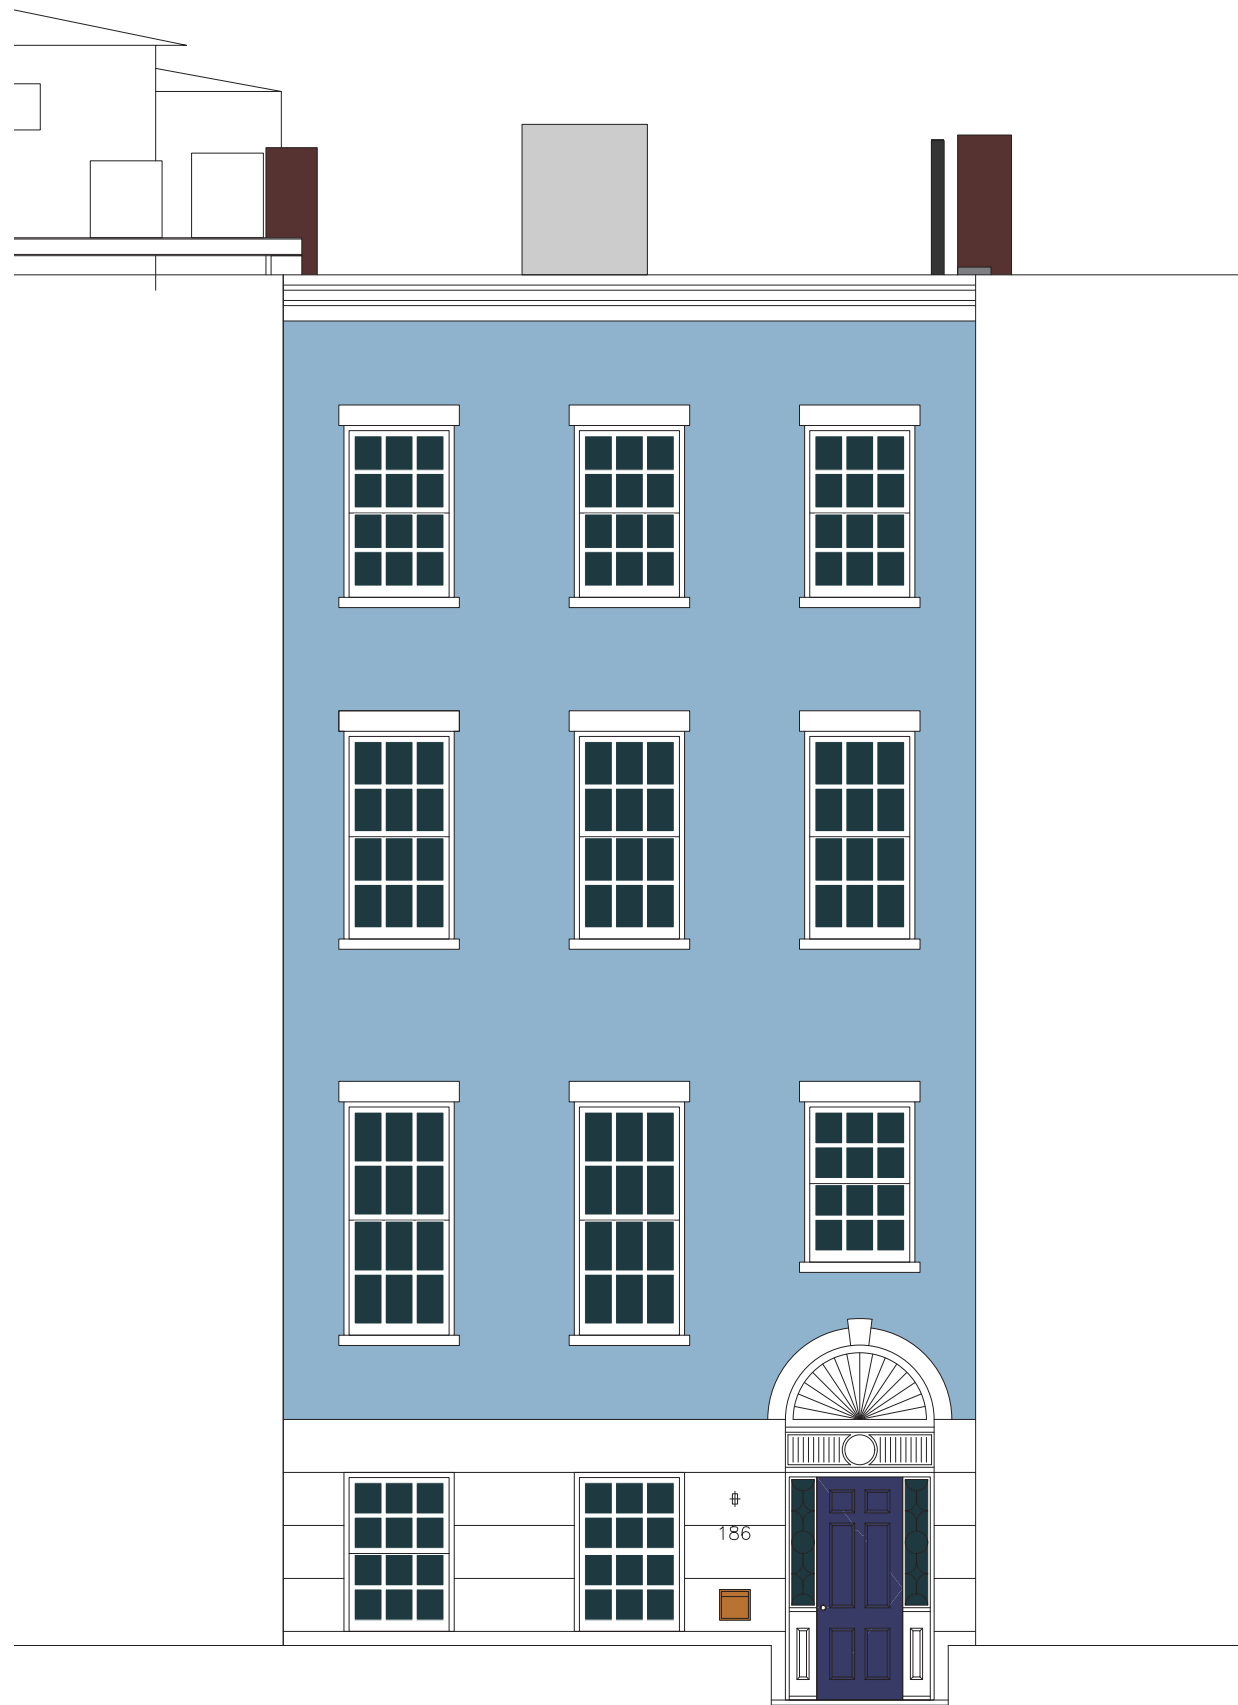

186 SULLIVAN STREET

SUPPLEMENTAL INFORMATION
ROOFTOP ADDITION APPLICATION
DOCKET NO LPC-20-08666

APRIL 3, 2020

ARMAND LEGARDEUR ARCHITECT
242 West 30th Street, Suite 1500
New York, NY 10001

Sullivan Street Facing Southwest

Garden Facing Southeast

Rooftop Facing South

Rooftop Facing Southeast

Existing Conditions

Rooftop Addition Mockup Photo

Rooftop Addition Mockup Photo-Montage

186 Sullivan Street - Existing Street Elevation

186 Sullivan Street - Existing Roof Section

186 Sullivan Street - Existing Roof Plan

186 Sullivan Street - Proposed Street Elevation

186 Sullivan Street - Proposed Roof Section

186 Sullivan Street - Proposed Roof Plan

Sight-line Section - Sullivan Street to MacDougal Street

186 Sullivan Street - Existing Street Elevation

186 Sullivan Street - Proposed Street Elevation

186 Sullivan Street - Existing Garden Elevation

186 Sullivan Street - Proposed Garden Elevation

Penthouse - Walls
Concord Ivory
Benjamin Moore HC-12