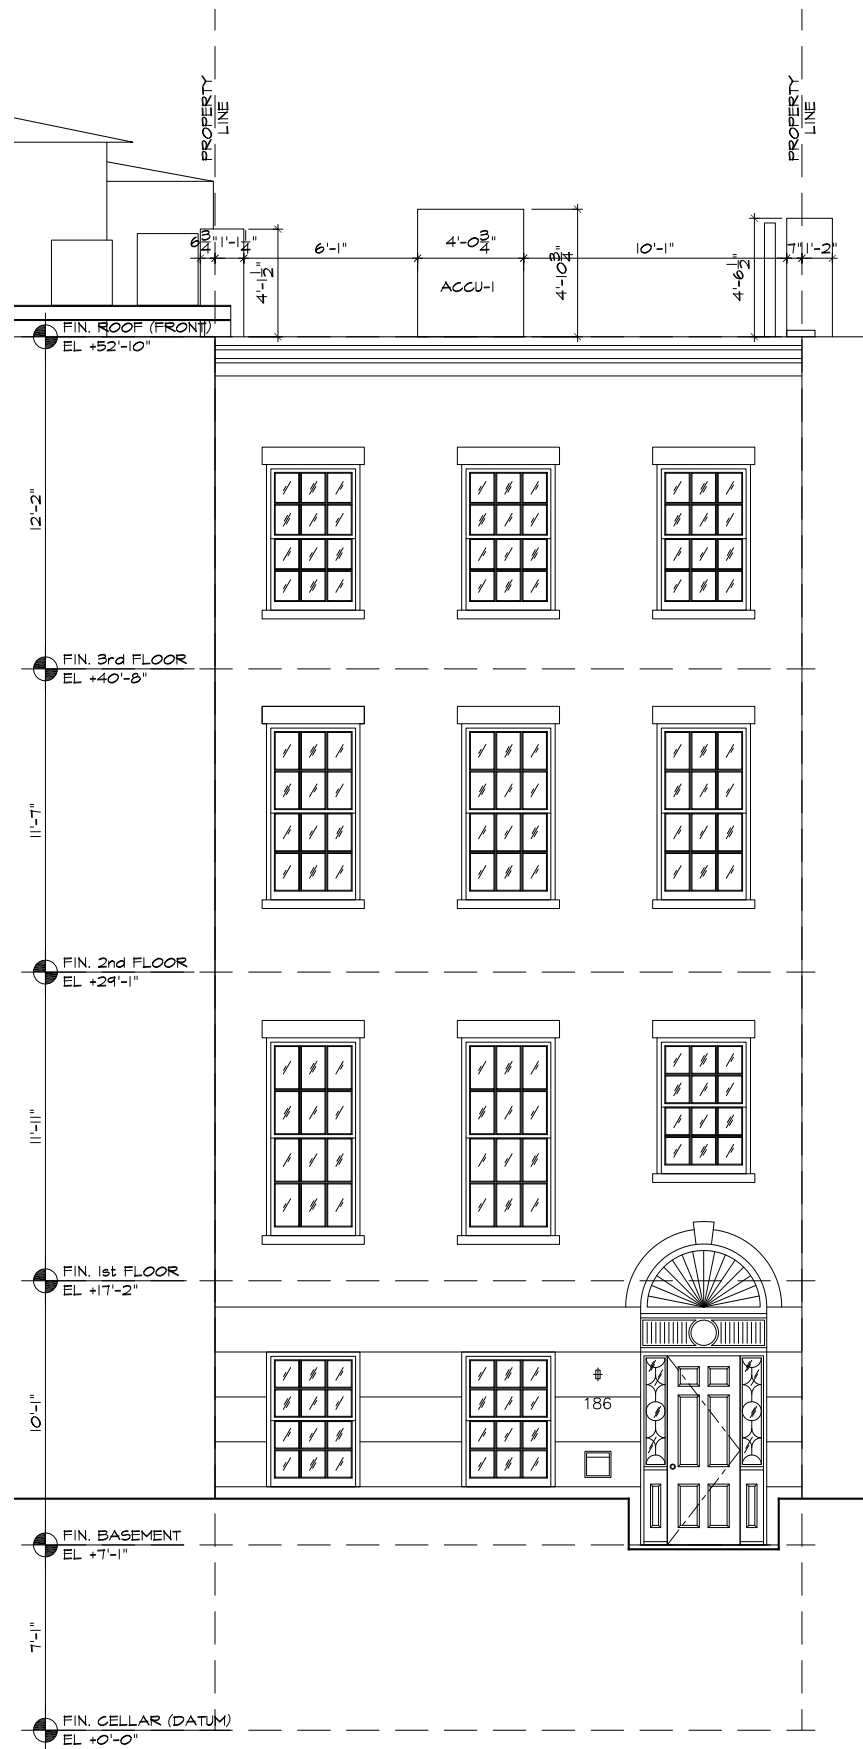

186 SULLIVAN STREET

SUPPLEMENTAL INFORMATION
ROOFTOP ADDITION APPLICATION
DOCKET NO LPC-20-08666

APRIL 3, 2020

ARMAND LEGARDEUR ARCHITECT
242 West 30th Street, Suite 1500
New York, NY 10001

Sullivan Street Facing Southwest

Rooftop Facing Southeast

Sullivan Street Facing Southwest

186 Sullivan Street Facade

Sullivan Street Facing Northwest

186 Sullivan Street - Rooftop Addition Mockup Photo

Garden Facing Northeast

186 Sullivan Garden Facade

Garden Facing Southeast

Rooftop Facing South

Rooftop Facing Southeast

Existing Conditions

Rooftop Addition Mockup Photo

Rooftop Addition Mockup Photo-Montage

186 Sullivan Street - Existing Street Elevation

186 Sullivan Street - Existing Roof Section

186 Sullivan Street - Existing Roof Plan

186 Sullivan Street - Proposed Street Elevation

186 Sullivan Street - Proposed Roof Section

186 Sullivan Street - Proposed Roof Plan

Sight-line Section - Sullivan Street to MacDougal Street